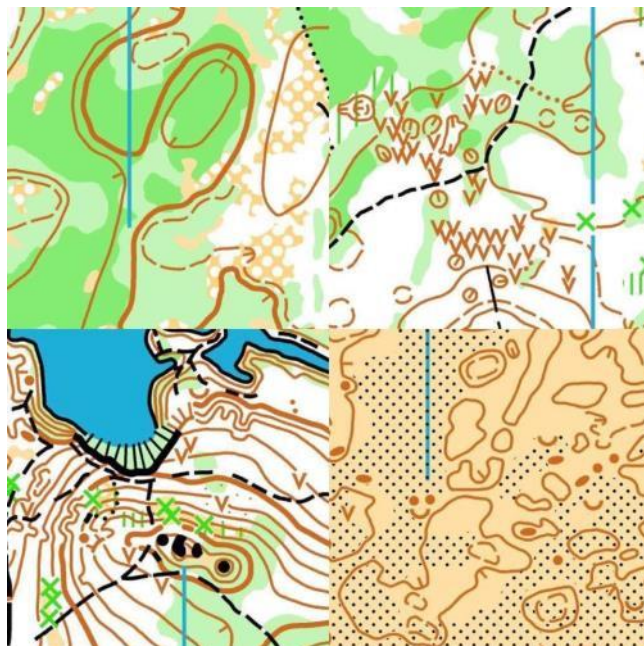

## STAGE V:

### Middle distance (lengthened) - Klucze

Map: Pustynia Błędowska

Map maker: Jacek Morawski

Scale: 1:10 000, e-2,5m

Course builder: Marcin Biederman

Handicap start (for WM21 reversed handicap start) - 10:00 am

Distance to the start: 200 m