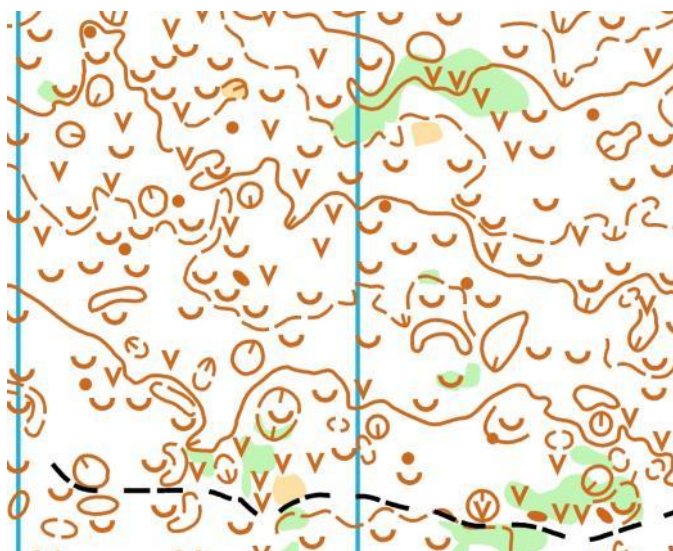

#### STAGE III:

##### Middle distance – Olkusz

Map: Olkusz Dołki

Map maker: Włodzimierz Dyzio

Scale: 1:4 000, e-2,5m

Course builder: Włodzimierz Dyzio

Interval start - 10:00 am

Distance to the start: 500m

Our map maker used the symbols form scale 1:7500 so that it will be more legible.

Big holes are marked with small pit symbol and those smaller ones with classic symbol.