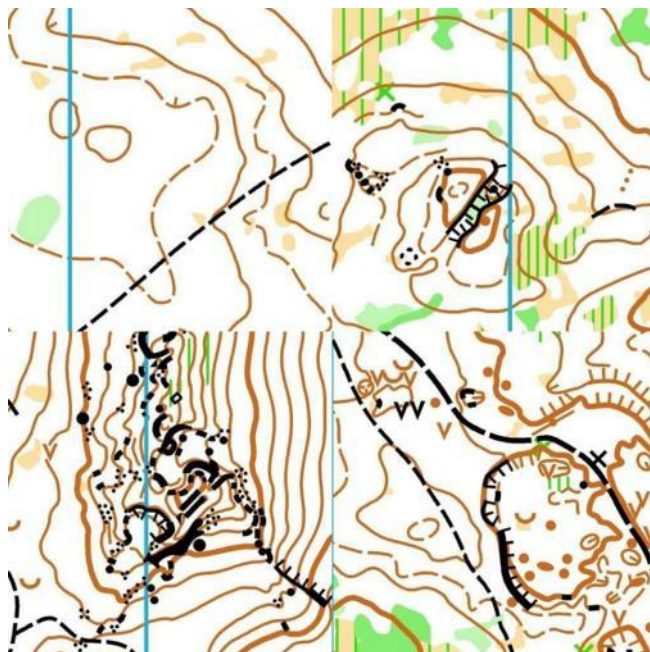

## STAGE IV:

### Classic distance (shortened) - Jaroszewiec

Map: Jaroszewiec

Map maker: Włodzimierz Dyzio

Scale: 1:10 000, e-5m

Course builder: Włodzimierz Dyzio

Interval start - 12:00 noon

Distance to the start: 100m