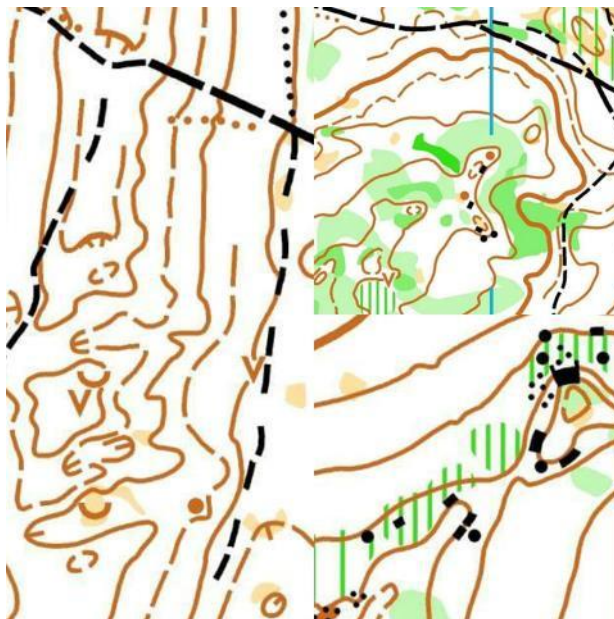

I STAGE:

Middle distance - Rabsztyn

Map: Rabsztyn 2017

Map maker: Włodzimierz Dyzio

Scale: 1:10 000, e-5m

Course builder: Włodzimierz Dyzio

Interval run - 15:00 (3 pm)

Distance to the start: 1500m

Drinks available at start point.

Toilets available only in the competition center.